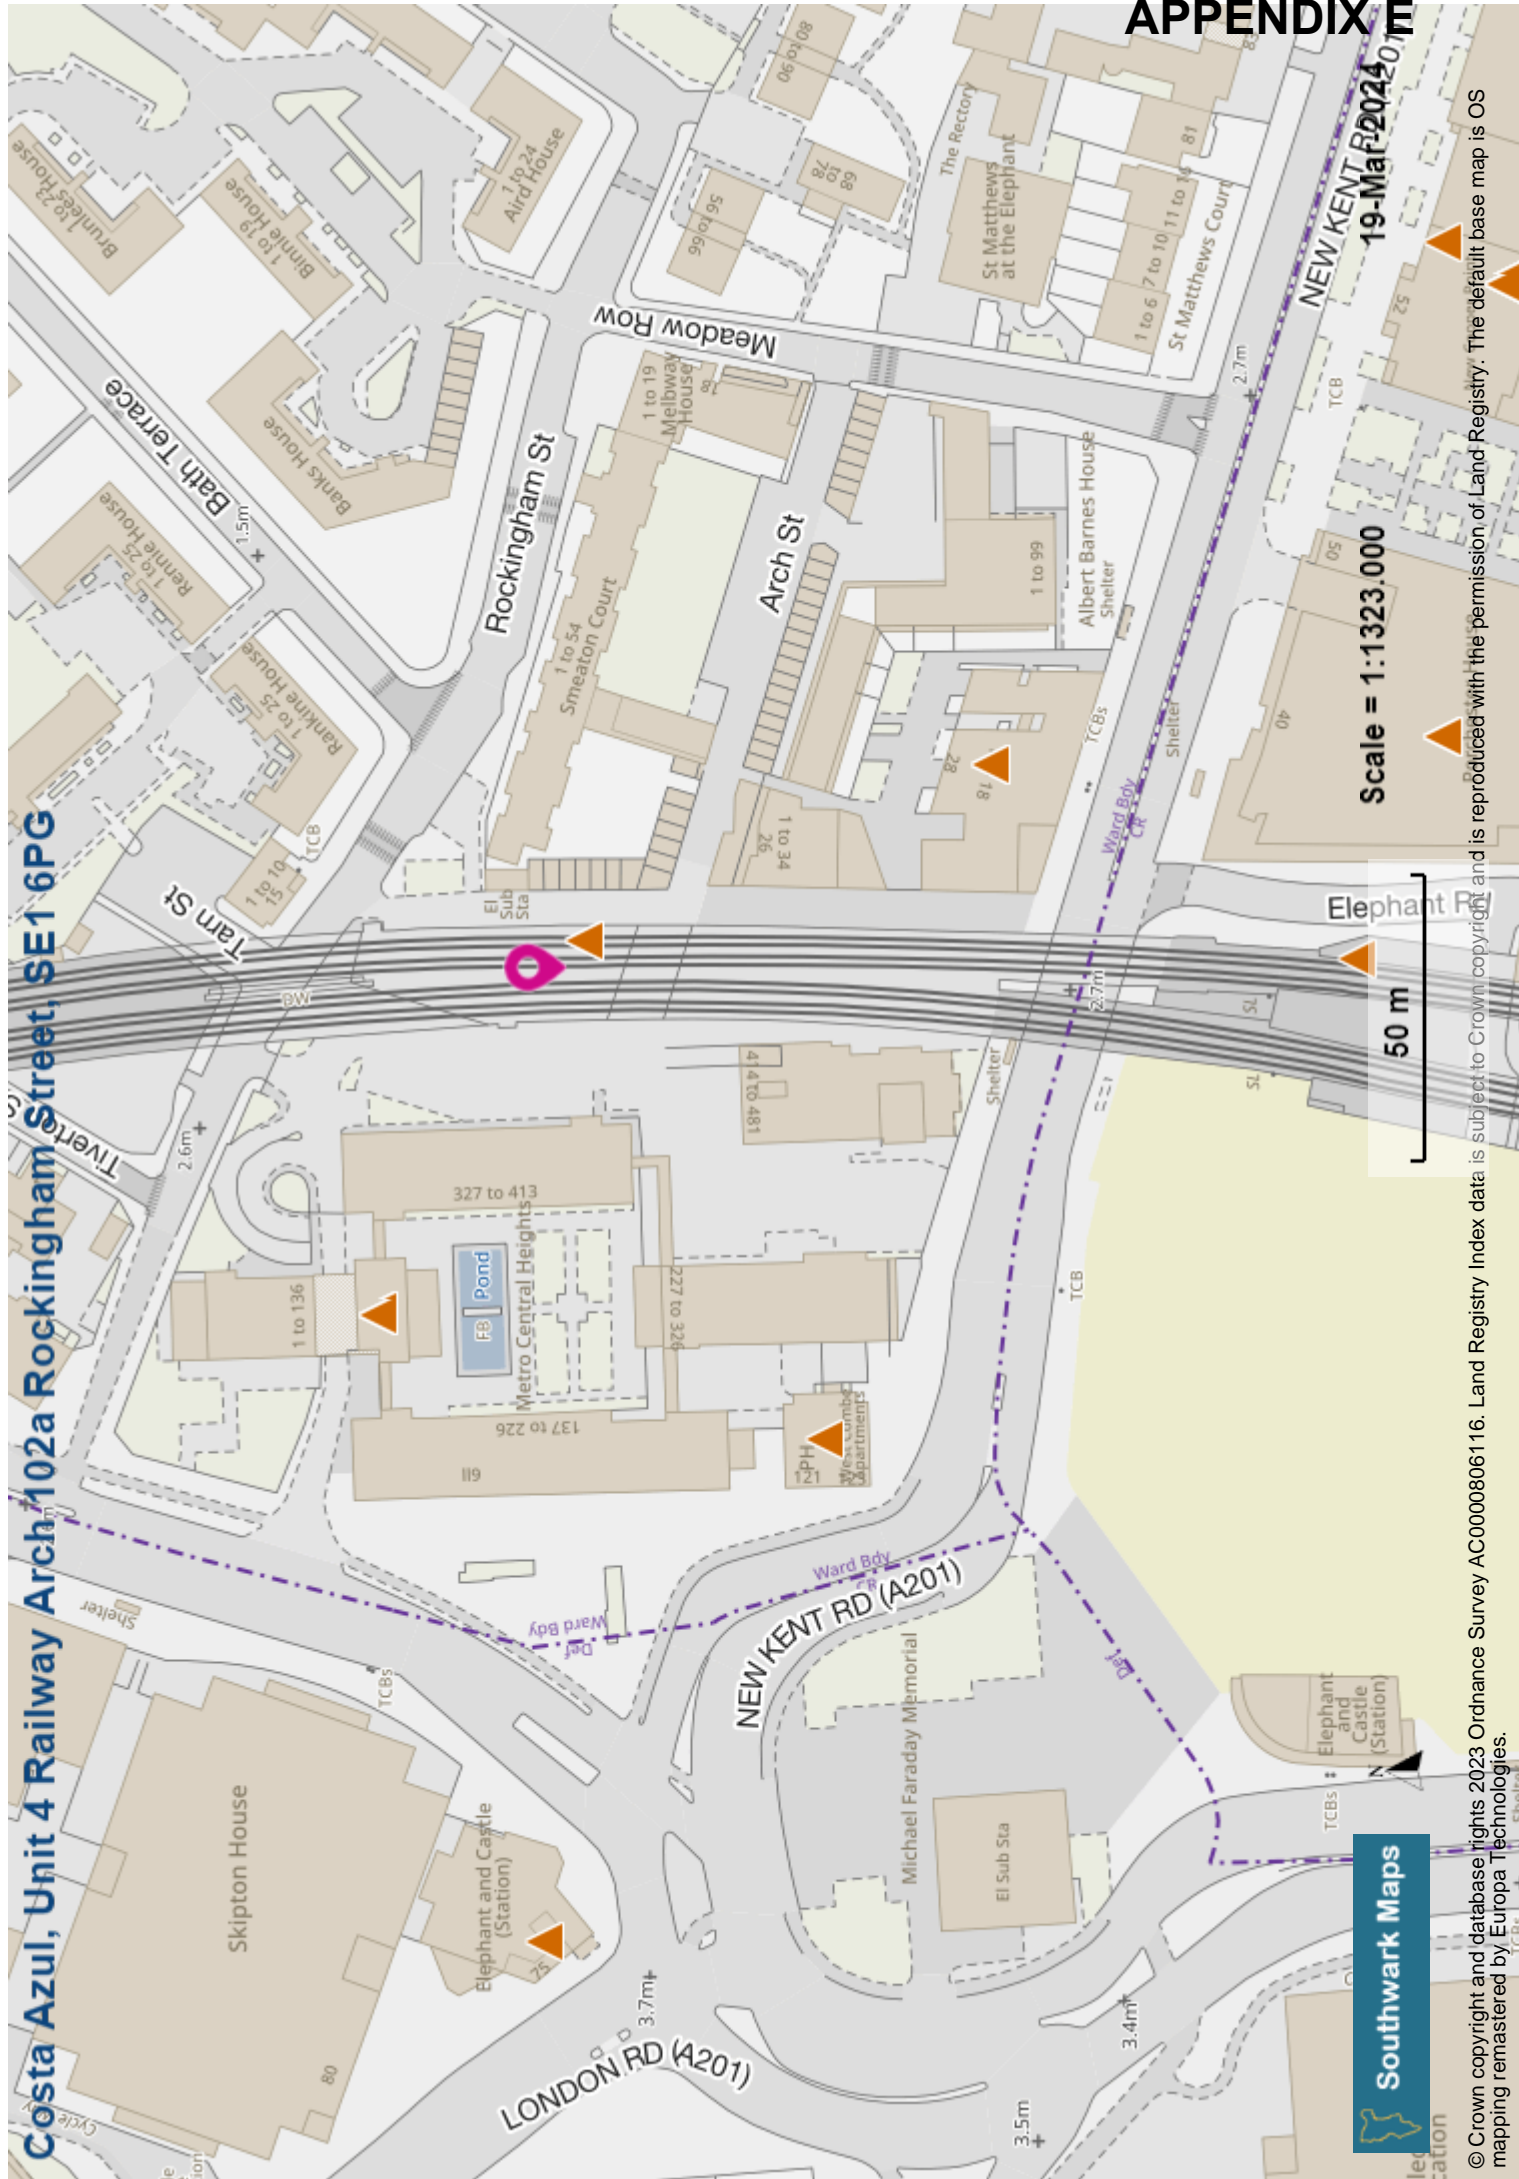

Costa Azul, Unit 4 Railway Arch 102a Rockingham Street, SE1 6PG

Southwark Maps

Scale = 1:1323.000

50 m

NEW KENT RD (A201)  
19-Mar-2024